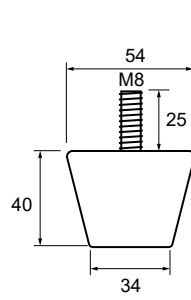

ZEN

REF.	H	FINISH ACABADO	
0028858	80 mm	Natural beech/Haya natural	96
0028859	100 mm	Natural beech/Haya natural	80
0028860	120 mm	Natural beech/Haya natural	75

AXIS

REF.	H	FINISH ACABADO	
0028842	40 mm	Natural beech/Haya natural	360
0028843	60 mm	Natural beech/Haya natural	260
0028844	80 mm	Natural beech/Haya natural	205
0028845	120 mm	Natural beech/Haya natural	135
0028847	150 mm	Natural beech/Haya natural	120