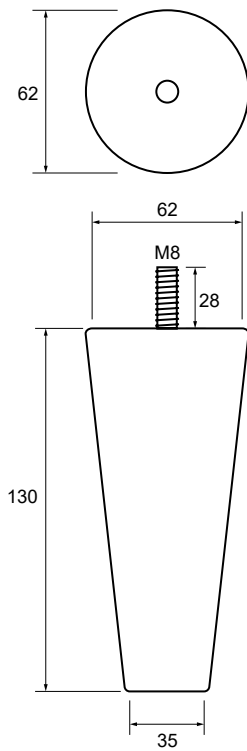

LUMO PLUS

REF.	H	FINISH ACABADO	
0028851	130 mm	Natural beech/Haya natural	108