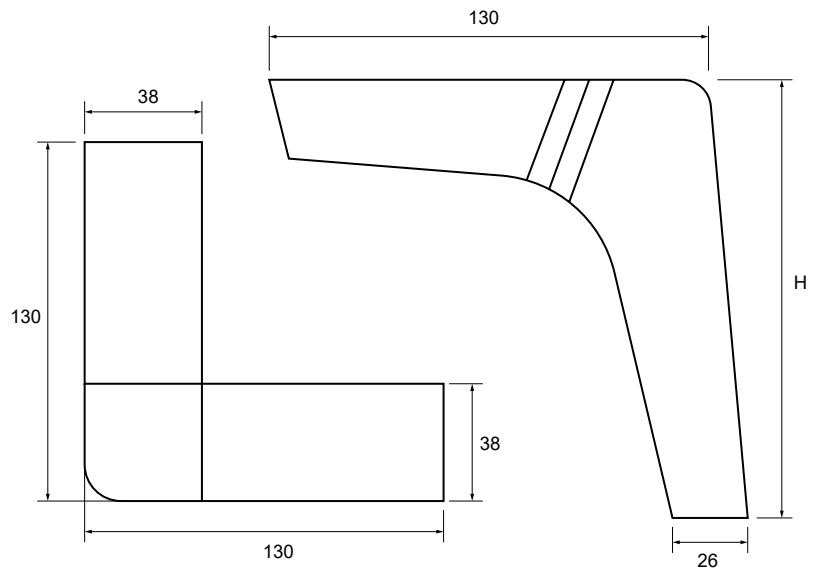

LINEA

REF.	H	FINISH ACABADO	
0028869	100 mm	Natural beech/Haya natural	63
0029952	120 mm	Natural beech/Haya natural	42
0028870	135 mm	Natural beech/Haya natural	42