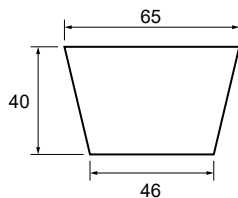

Vertical legs / Pie vertical

LUMO PLUS

REF.	H	FINISH ACABADO	
0028851	130 mm	Natural beech/Haya natural	108

MEERY

REF.	H	FINISH ACABADO	
0029832	100 mm	Natural beech/Haya natural	X

KUBO

REF.	H	FINISH ACABADO	
0028852	40 mm	Natural beech/Haya natural	250
0028853	60 mm	Natural beech/Haya natural	150
0028855	80 mm	Natural beech/Haya natural	125