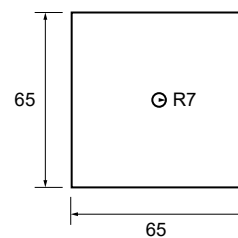

Vertical legs / Pie vertical

LUMO PLUS

REF.	H	FINISH ACABADO	
0028851	130 mm	Natural beech/Haya natural	108

MEERY

REF.	H	FINISH ACABADO	
0029832	100 mm	Natural beech/Haya natural	X

KUBO

REF.	H	FINISH ACABADO	
0028852	40 mm	Natural beech/Haya natural	250
0028853	60 mm	Natural beech/Haya natural	150
0028855	80 mm	Natural beech/Haya natural	125