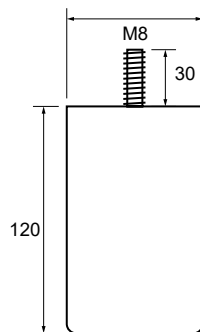

NOVA

REF.	H	FINISH ACABADO	
0028848	80 mm	Natural beech/Haya natural	96
0028849	100 mm	Natural beech/Haya natural	70
0028850	120 mm	Natural beech/Haya natural	60