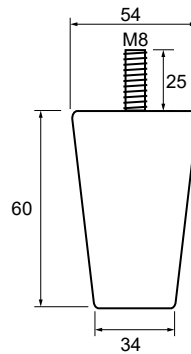

ZEN

REF.	H	FINISH ACABADO	
0028858	80 mm	Natural beech/Haya natural	96
0028859	100 mm	Natural beech/Haya natural	80
0028860	120 mm	Natural beech/Haya natural	75

AXIS

REF.	H	FINISH ACABADO	
0028842	40 mm	Natural beech/Haya natural	360
0028843	60 mm	Natural beech/Haya natural	260
0028844	80 mm	Natural beech/Haya natural	205
0028845	120 mm	Natural beech/Haya natural	135
0028847	150 mm	Natural beech/Haya natural	120