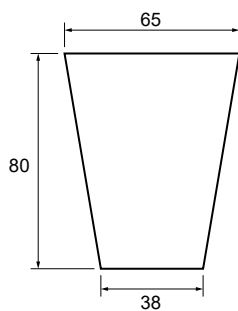

Vertical legs / Pie vertical

LUMO PLUS

REF.	H	FINISH ACABADO	
0028851	130 mm	Natural beech/Haya natural	108

MEERY

REF.	H	FINISH ACABADO	
0029832	100 mm	Natural beech/Haya natural	X

KUBO

REF.	H	FINISH ACABADO	
0028852	40 mm	Natural beech/Haya natural	250
0028853	60 mm	Natural beech/Haya natural	150
0028855	80 mm	Natural beech/Haya natural	125