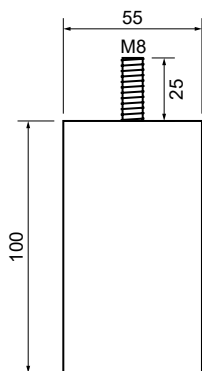

ZEN

REF.	H	FINISH ACABADO	
0028858	80 mm	Natural beech/Haya natural	96
0028859	100 mm	Natural beech/Haya natural	80
0028860	120 mm	Natural beech/Haya natural	75

AXIS

REF.	H	FINISH ACABADO	
0028842	40 mm	Natural beech/Haya natural	360
0028843	60 mm	Natural beech/Haya natural	260
0028844	80 mm	Natural beech/Haya natural	205
0028845	120 mm	Natural beech/Haya natural	135
0028847	150 mm	Natural beech/Haya natural	120