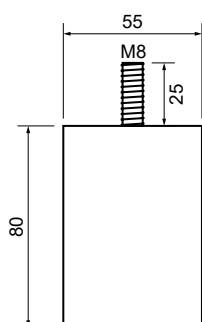

ZEN

REF.	H	FINISH ACABADO	
0028858	80 mm	Natural beech/Haya natural	96
0028859	100 mm	Natural beech/Haya natural	80
0028860	120 mm	Natural beech/Haya natural	75

AXIS

REF.	H	FINISH ACABADO	
0028842	40 mm	Natural beech/Haya natural	360
0028843	60 mm	Natural beech/Haya natural	260
0028844	80 mm	Natural beech/Haya natural	205
0028845	120 mm	Natural beech/Haya natural	135
0028847	150 mm	Natural beech/Haya natural	120