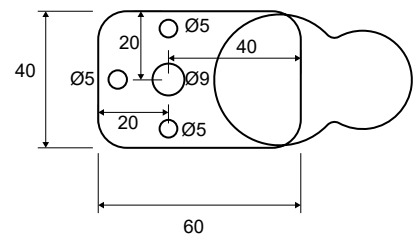

COLUM

REF.	H	FINISH ACABADO	
0029078	120 mm	Natural oak/Roble natural	20