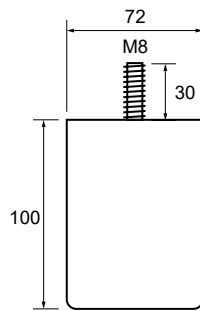

NOVA

REF.	H	FINISH ACABADO	
0028848	80 mm	Natural beech/Haya natural	96
0028849	100 mm	Natural beech/Haya natural	70
0028850	120 mm	Natural beech/Haya natural	60