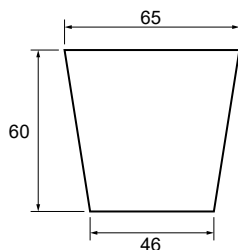

Vertical legs / Pie vertical

LUMO PLUS

REF.	H	FINISH ACABADO	
0028851	130 mm	Natural beech/Haya natural	108

MEERY

REF.	H	FINISH ACABADO	
0029832	100 mm	Natural beech/Haya natural	X

KUBO

REF.	H	FINISH ACABADO	
0028852	40 mm	Natural beech/Haya natural	250
0028853	60 mm	Natural beech/Haya natural	150
0028855	80 mm	Natural beech/Haya natural	125