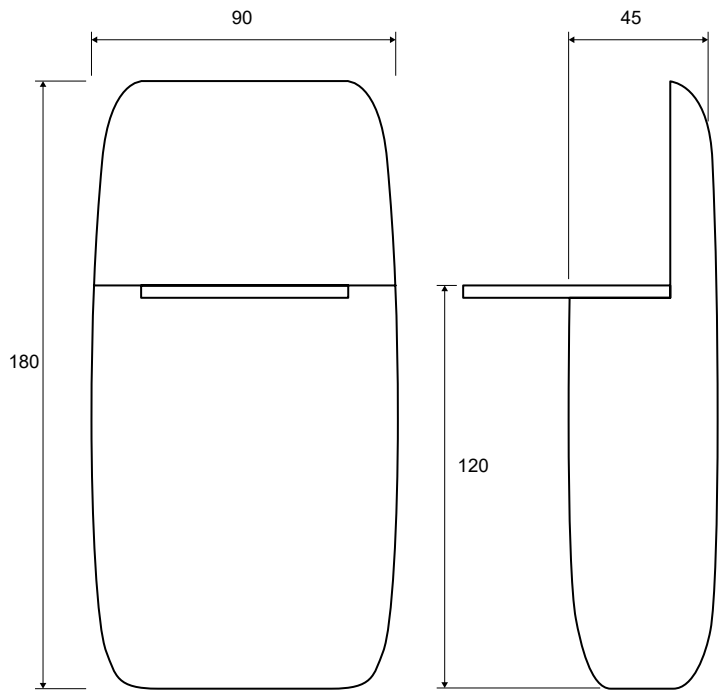

LION

REF.	H	FINISH ACABADO	
0029081	125 mm	Natural oak/Roble natural	20

PLUS

REF.	H	FINISH ACABADO	
0029074	120 mm	Natural oak/Roble natural	20
0029075	150 mm	Natural oak/Roble natural	20

DUNA

REF.	H	FINISH ACABADO	
0029077	120 mm	Natural oak/Roble natural	20