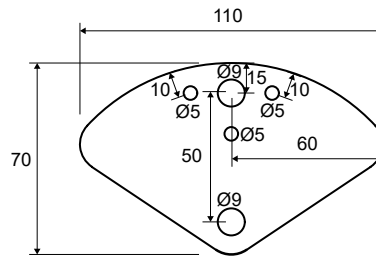

COLUM

REF.	H	FINISH ACABADO	
0029078	120 mm	Natural oak/Roble natural	20

VEGA RECTA

REF.	H	FINISH ACABADO	
0029079	150 mm	Natural oak/Roble natural	20

VEGA INCLINADA

REF.	H	FINISH ACABADO	
0029080	150 mm	Natural oak/Roble natural	20