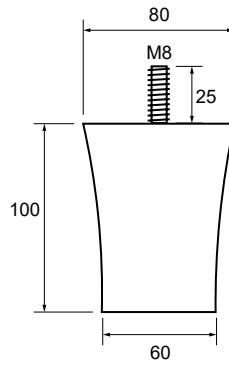

ORIS

REF.	H	FINISH ACABADO	
0028856	100 mm	Natural beech/Haya natural	60
0028857	120 mm	Natural beech/Haya natural	54