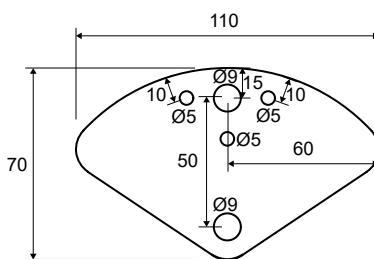

VEGA RECTA

REF.	H	FINISH ACABADO	
0029079	150 mm	Natural oak/Roble natural	20