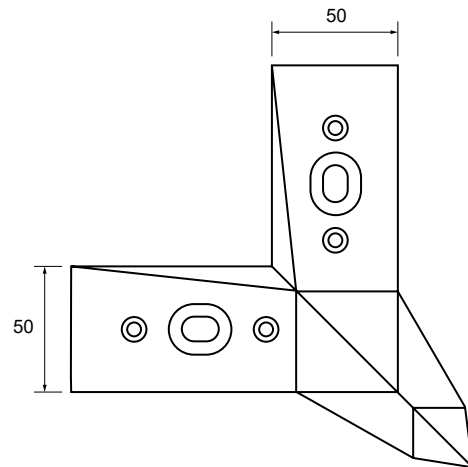

ARKO

REF.	H	FINISH ACABADO	
0028864	120 mm	Natural beech/Haya natural	28
0028865	135 mm	Natural beech/Haya natural	28

Vertical legs / *Pie vertical*

VITTA

REF.	H	FINISH ACABADO	
0028863	120 mm	Natural beech/Haya natural	88