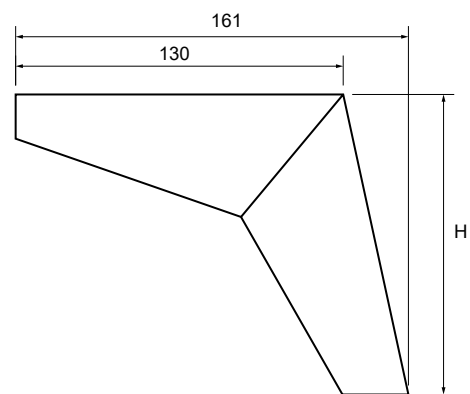

ARKO

REF.	H	FINISH ACABADO	
0028864	120 mm	Natural beech/Haya natural	28
0028865	135 mm	Natural beech/Haya natural	28

Vertical legs / *Pie vertical*