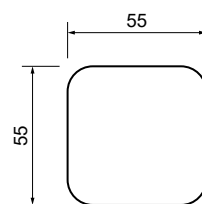

ZEN

REF.	H	FINISH ACABADO	
0028858	80 mm	Natural beech/Haya natural	96
0028859	100 mm	Natural beech/Haya natural	80
0028860	120 mm	Natural beech/Haya natural	75

AXIS

REF.	H	FINISH ACABADO	
0028842	40 mm	Natural beech/Haya natural	360
0028843	60 mm	Natural beech/Haya natural	260
0028844	80 mm	Natural beech/Haya natural	205
0028845	120 mm	Natural beech/Haya natural	135
0028847	150 mm	Natural beech/Haya natural	120