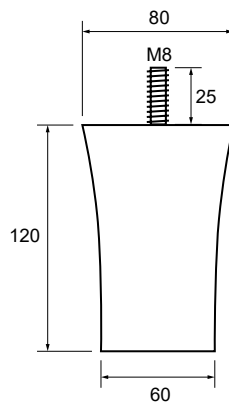

ORIS

REF.	H	FINISH ACABADO	
0028856	100 mm	Natural beech/Haya natural	60
0028857	120 mm	Natural beech/Haya natural	54