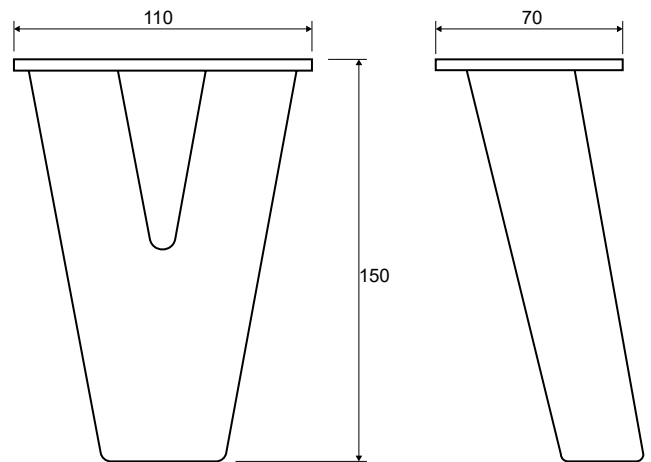

COLUM

REF.	H	FINISH ACABADO	
0029078	120 mm	Natural oak/Roble natural	20

VEGA RECTA

REF.	H	FINISH ACABADO	
0029079	150 mm	Natural oak/Roble natural	20

VEGA INCLINADA

REF.	H	FINISH ACABADO	
0029080	150 mm	Natural oak/Roble natural	20