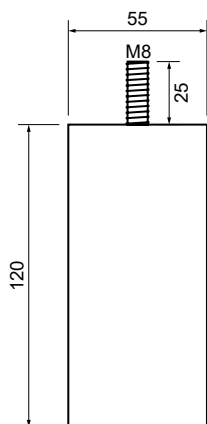

ZEN

REF.	H	FINISH ACABADO	
0028858	80 mm	Natural beech/Haya natural	96
0028859	100 mm	Natural beech/Haya natural	80
0028860	120 mm	Natural beech/Haya natural	75

AXIS

REF.	H	FINISH ACABADO	
0028842	40 mm	Natural beech/Haya natural	360
0028843	60 mm	Natural beech/Haya natural	260
0028844	80 mm	Natural beech/Haya natural	205
0028845	120 mm	Natural beech/Haya natural	135
0028847	150 mm	Natural beech/Haya natural	120