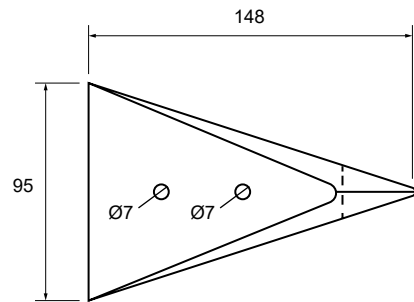

ORBE

REF.	H	FINISH ACABADO	
0029581	100 mm	Natural beech/Haya natural	X
0029582	120 mm	Natural beech/Haya natural	X