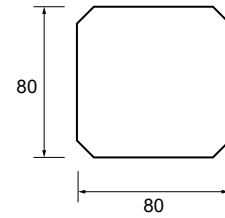

ORIS

REF.	H	FINISH ACABADO	
0028856	100 mm	Natural beech/Haya natural	60
0028857	120 mm	Natural beech/Haya natural	54