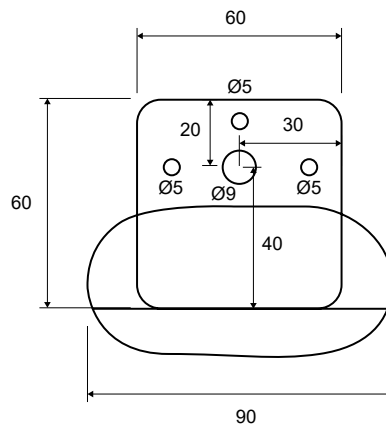

LION

REF.	H	FINISH ACABADO	
0029081	125 mm	Natural oak/Roble natural	20

PLUS

REF.	H	FINISH ACABADO	
0029074	120 mm	Natural oak/Roble natural	20
0029075	150 mm	Natural oak/Roble natural	20

DUNA

REF.	H	FINISH ACABADO	
0029077	120 mm	Natural oak/Roble natural	20