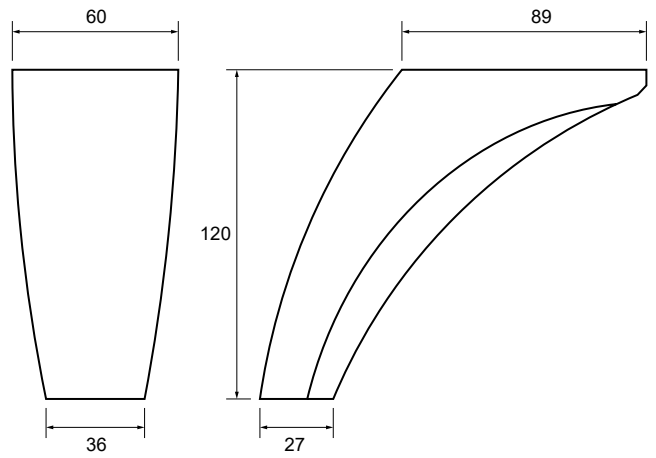

ARKO

REF.	H	FINISH ACABADO	
0028864	120 mm	Natural beech/Haya natural	28
0028865	135 mm	Natural beech/Haya natural	28

Vertical legs / *Pie vertical*

VITTA

REF.	H	FINISH ACABADO	
0028863	120 mm	Natural beech/Haya natural	88