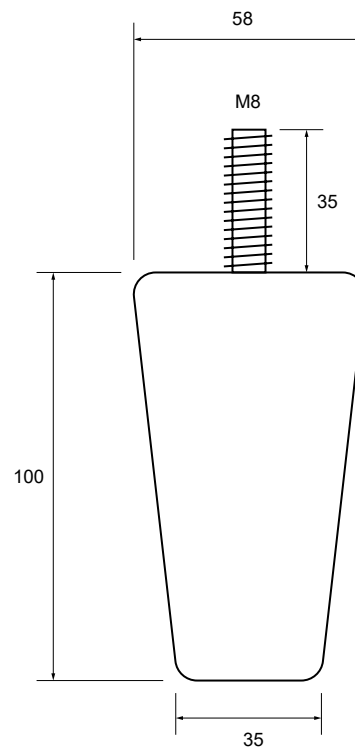

Vertical legs / Pie vertical

LUMO PLUS

REF.	H	FINISH ACABADO	
0028851	130 mm	Natural beech/Haya natural	108

MEERY

REF.	H	FINISH ACABADO	
0029832	100 mm	Natural beech/Haya natural	X

KUBO

REF.	H	FINISH ACABADO	
0028852	40 mm	Natural beech/Haya natural	250
0028853	60 mm	Natural beech/Haya natural	150
0028855	80 mm	Natural beech/Haya natural	125