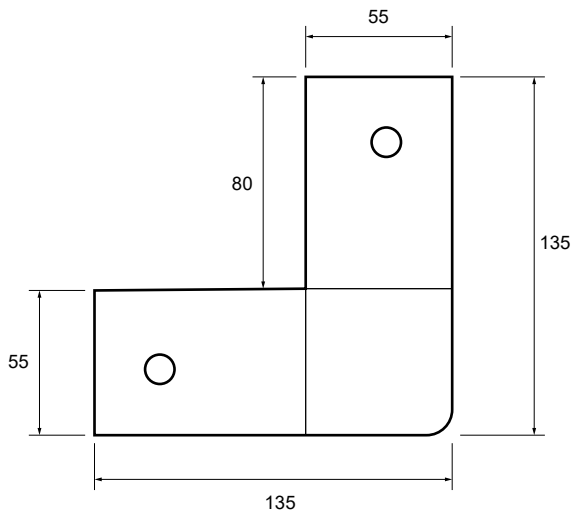

NODO

REF.	H	FINISH ACABADO	
0029633	120 mm	Natural beech/Haya natural	X
0029634	135 mm	Natural beech/Haya natural	X