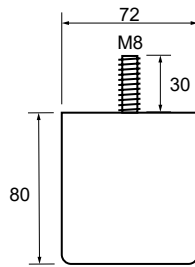

NOVA

REF.	H	FINISH ACABADO	
0028848	80 mm	Natural beech/Haya natural	96
0028849	100 mm	Natural beech/Haya natural	70
0028850	120 mm	Natural beech/Haya natural	60