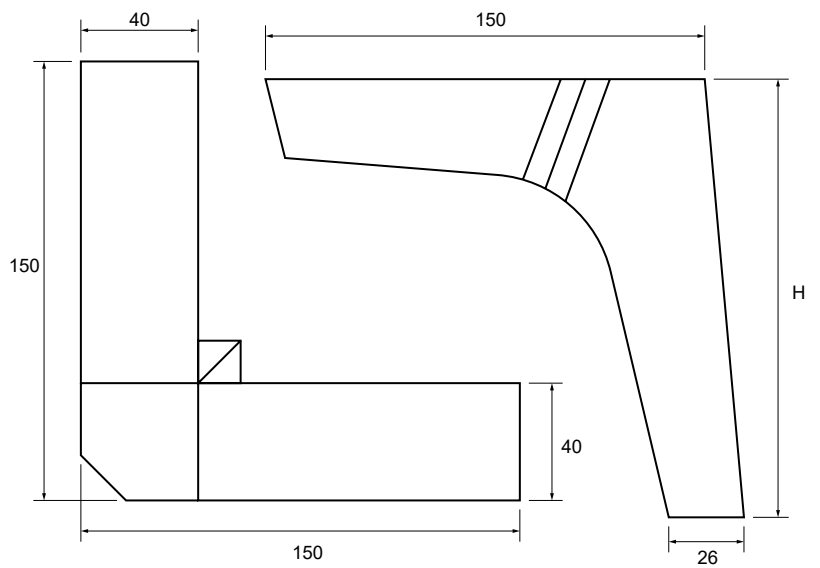

NEXO

REF.	H	FINISH ACABADO	
0028866	120 mm	Natural beech/Haya natural	42
0028867	135 mm	Natural beech/Haya natural	42
0028868	150 mm	Natural beech/Haya natural	42