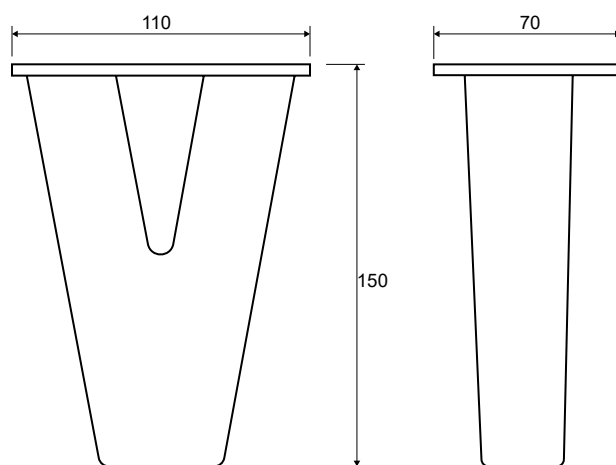

VEGA RECTA

REF.	H	FINISH ACABADO	
0029079	150 mm	Natural oak/Roble natural	20