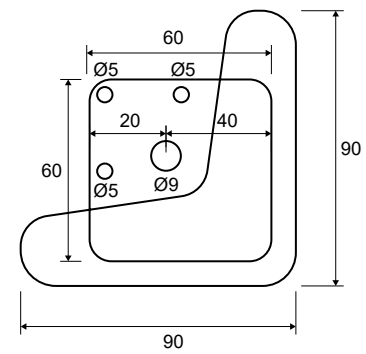

COLUM

REF.	H	FINISH ACABADO	
0029078	120 mm	Natural oak/Roble natural	20

VEGA RECTA

REF.	H	FINISH ACABADO	
0029079	150 mm	Natural oak/Roble natural	20

VEGA INCLINADA

REF.	H	FINISH ACABADO	
0029080	150 mm	Natural oak/Roble natural	20

LION

REF.	H	FINISH ACABADO	
0029081	125 mm	Natural oak/Roble natural	20

PLUS

REF.	H	FINISH ACABADO	
0029074	120 mm	Natural oak/Roble natural	20
0029075	150 mm	Natural oak/Roble natural	20

DUNA

REF.	H	FINISH ACABADO	
0029077	120 mm	Natural oak/Roble natural	20