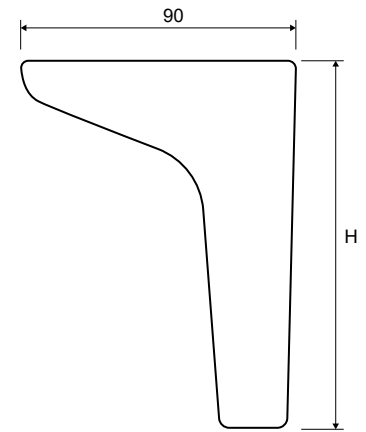

PLUS

REF.	H	FINISH ACABADO	
0029074	120 mm	Natural oak/Roble natural	20
0029075	150 mm	Natural oak/Roble natural	20