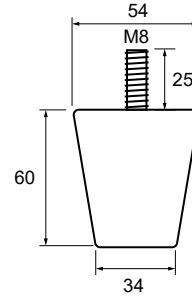

ZEN

REF.	H	FINISH ACABADO	
0028858	80 mm	Natural beech/Haya natural	96
0028859	100 mm	Natural beech/Haya natural	80
0028860	120 mm	Natural beech/Haya natural	75

AXIS

REF.	H	FINISH ACABADO	
0028842	40 mm	Natural beech/Haya natural	360
0028843	60 mm	Natural beech/Haya natural	260
0028844	80 mm	Natural beech/Haya natural	205
0028845	120 mm	Natural beech/Haya natural	135
0028847	150 mm	Natural beech/Haya natural	120