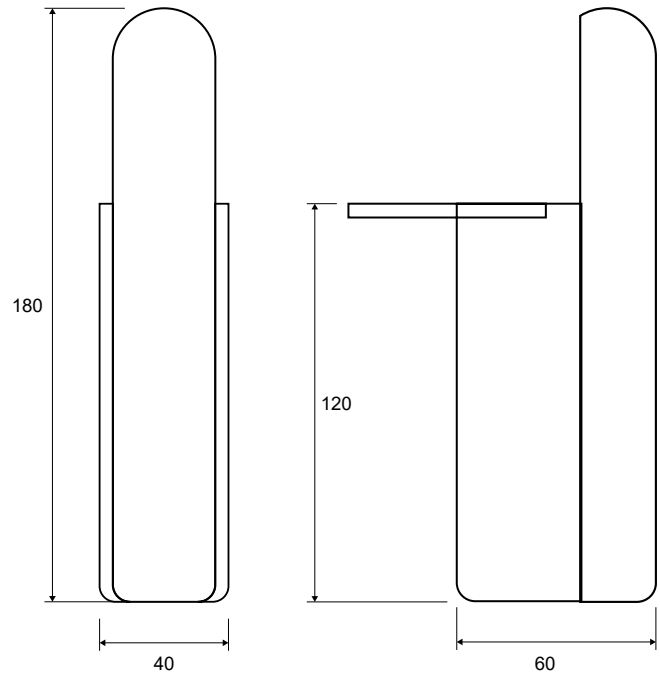

COLUM

REF.	H	FINISH ACABADO	
0029078	120 mm	Natural oak/Roble natural	20