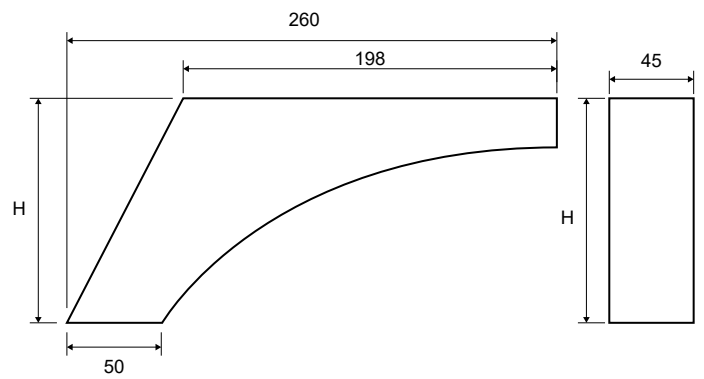

RAMPA

REF.	H	FINISH ACABADO	
0028301	100 mm	Natural beech/Haya natural	48
0028300	120 mm	Natural beech/Haya natural	48