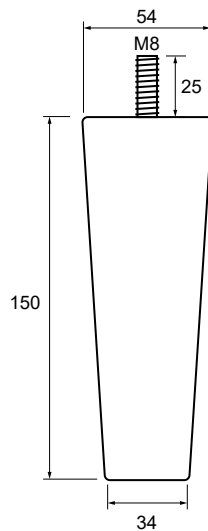

ZEN

REF.	H	FINISH ACABADO	
0028858	80 mm	Natural beech/Haya natural	96
0028859	100 mm	Natural beech/Haya natural	80
0028860	120 mm	Natural beech/Haya natural	75

AXIS

REF.	H	FINISH ACABADO	
0028842	40 mm	Natural beech/Haya natural	360
0028843	60 mm	Natural beech/Haya natural	260
0028844	80 mm	Natural beech/Haya natural	205
0028845	120 mm	Natural beech/Haya natural	135
0028847	150 mm	Natural beech/Haya natural	120