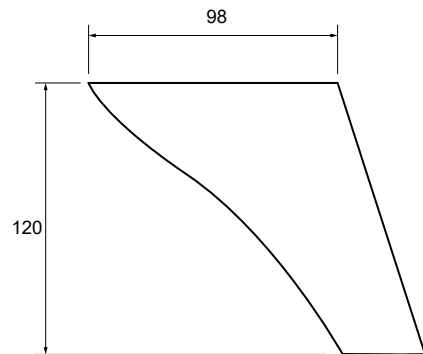

ORBE

REF.	H	FINISH ACABADO	
0029581	100 mm	Natural beech/Haya natural	X
0029582	120 mm	Natural beech/Haya natural	X