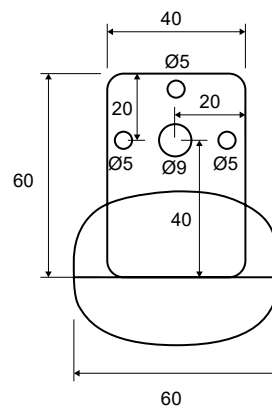

TOTEM

REF.	H	FINISH ACABADO	
0029076	120 mm	Natural oak/Roble natural	20