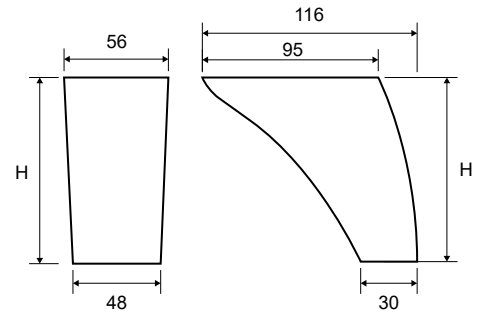

MAYA

REF.	H	FINISH ACABADO	
0028303	100 mm	Natural beech/Haya natural	66
0028302	120 mm	Natural beech/Haya natural	64