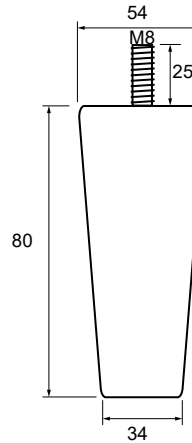

ZEN

REF.	H	FINISH ACABADO	
0028858	80 mm	Natural beech/Haya natural	96
0028859	100 mm	Natural beech/Haya natural	80
0028860	120 mm	Natural beech/Haya natural	75

AXIS

REF.	H	FINISH ACABADO	
0028842	40 mm	Natural beech/Haya natural	360
0028843	60 mm	Natural beech/Haya natural	260
0028844	80 mm	Natural beech/Haya natural	205
0028845	120 mm	Natural beech/Haya natural	135
0028847	150 mm	Natural beech/Haya natural	120