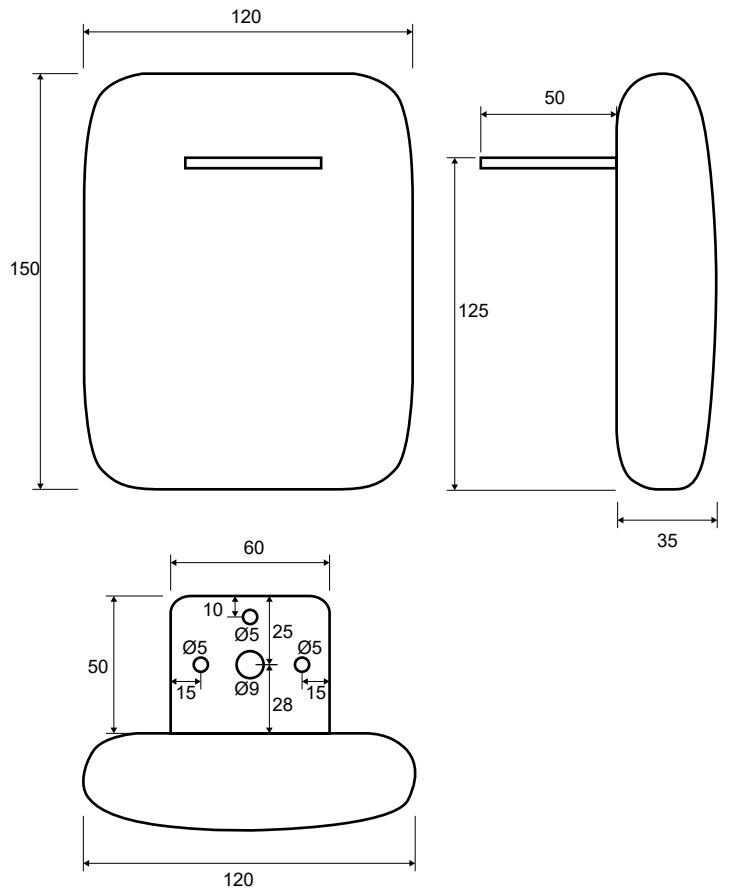

LION

REF.	H	FINISH ACABADO	
0029081	125 mm	Natural oak/Roble natural	20